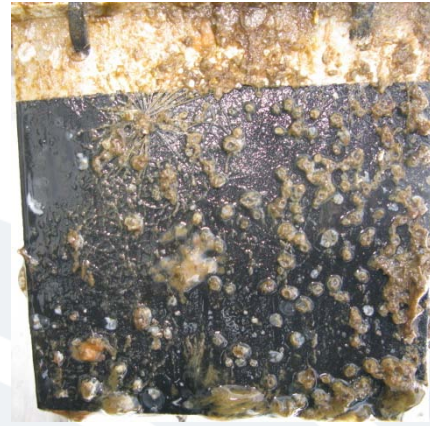

Panels with Baltic sea paint + 0,1% Selektope™ Submerged on the Swedish west coast on June 25, 2009

Unpainted
reference panel

Sept 2 ,2009

Dec 2, 2009

April 21, 2010

Sept 17, 2010

Paint 1

Without Selektope™

Sept 17, 2010

Paint 2

Without Selektope™

Sept. 2, 2009

Dec 2, 2009

April 21, 2010

Sept 17, 2010

With 0,1% Selektope™

Sept. 2, 2009

Dec 2, 2009

April 21, 2010

Sept 17, 2010

Paint 3

Without Selektope™

Sept. 2, 2009

Dec 2, 2009