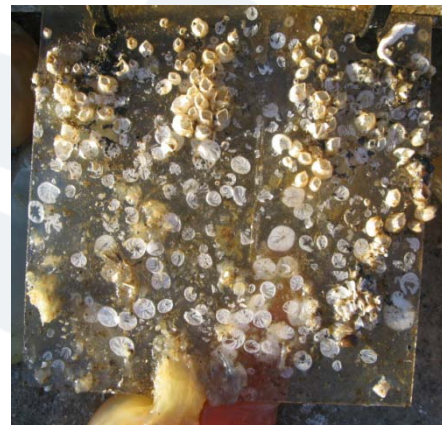

Panels with Baltic sea paint + 0,1% Selektope™ Submerged on the Swedish west coast on June 25, 2009

Unpainted
reference panel

Sept 2 ,2009

Dec 2, 2009

April 21, 2010

Sept 17, 2010

Paint 1

Without Selektope™