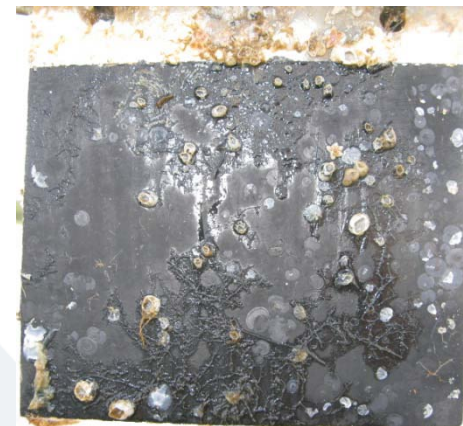

Panels with Baltic sea paint + 0,1% Selektope™ Submerged on the Swedish west coast on June 25, 2009

Unpainted
reference panel

Sept 2 ,2009

Dec 2, 2009

April 21, 2010

Sept 17, 2010

Paint 1

Without Selektope™

Sept 17, 2010

Paint 2

Without Selektope™

Sept. 2, 2009

Dec 2, 2009

April 21, 2010

Sept 17, 2010

With 0,1% Selektope™

Sept. 2, 2009

Dec 2, 2009

April 21, 2010

Sept 17, 2010

Paint 3

Without Selektope™

Sept. 2, 2009

Dec 2, 2009